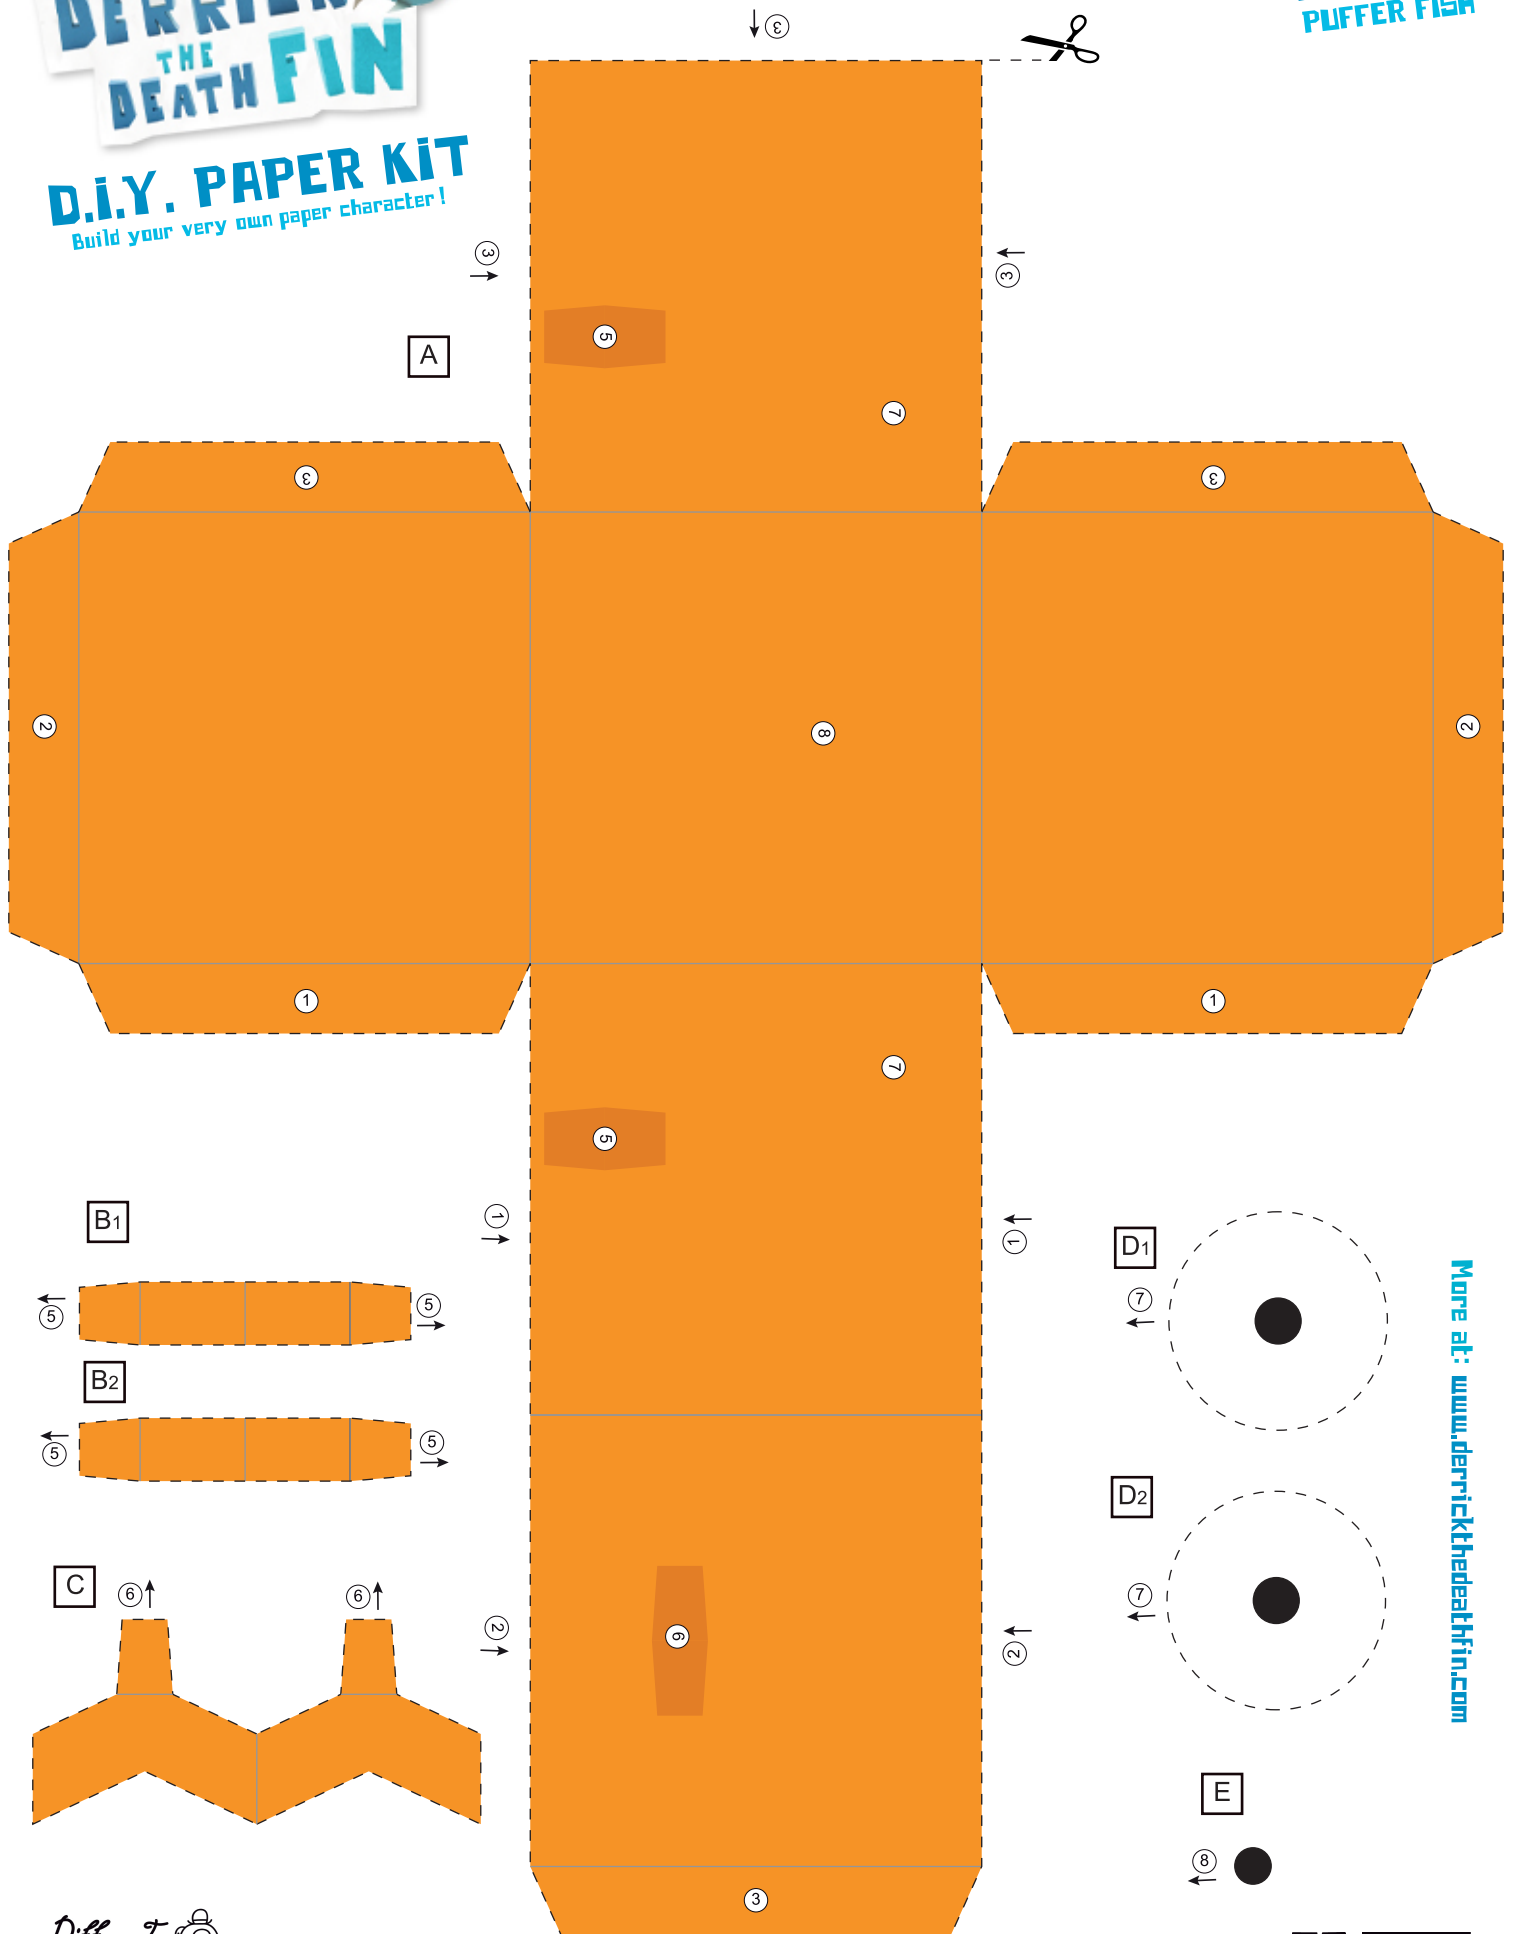

PUFFER FISH

INSTRUCTIONS:

1. Cut out along the dotted lines
2. Connect parts by numbers
3. Enjoy!

More at: www.derrickthedeathfin.com

YOU'LL NEED:

DERRICK THE DEATHFIN

D.I.Y. PAPER KIT
Build your very own paper character!