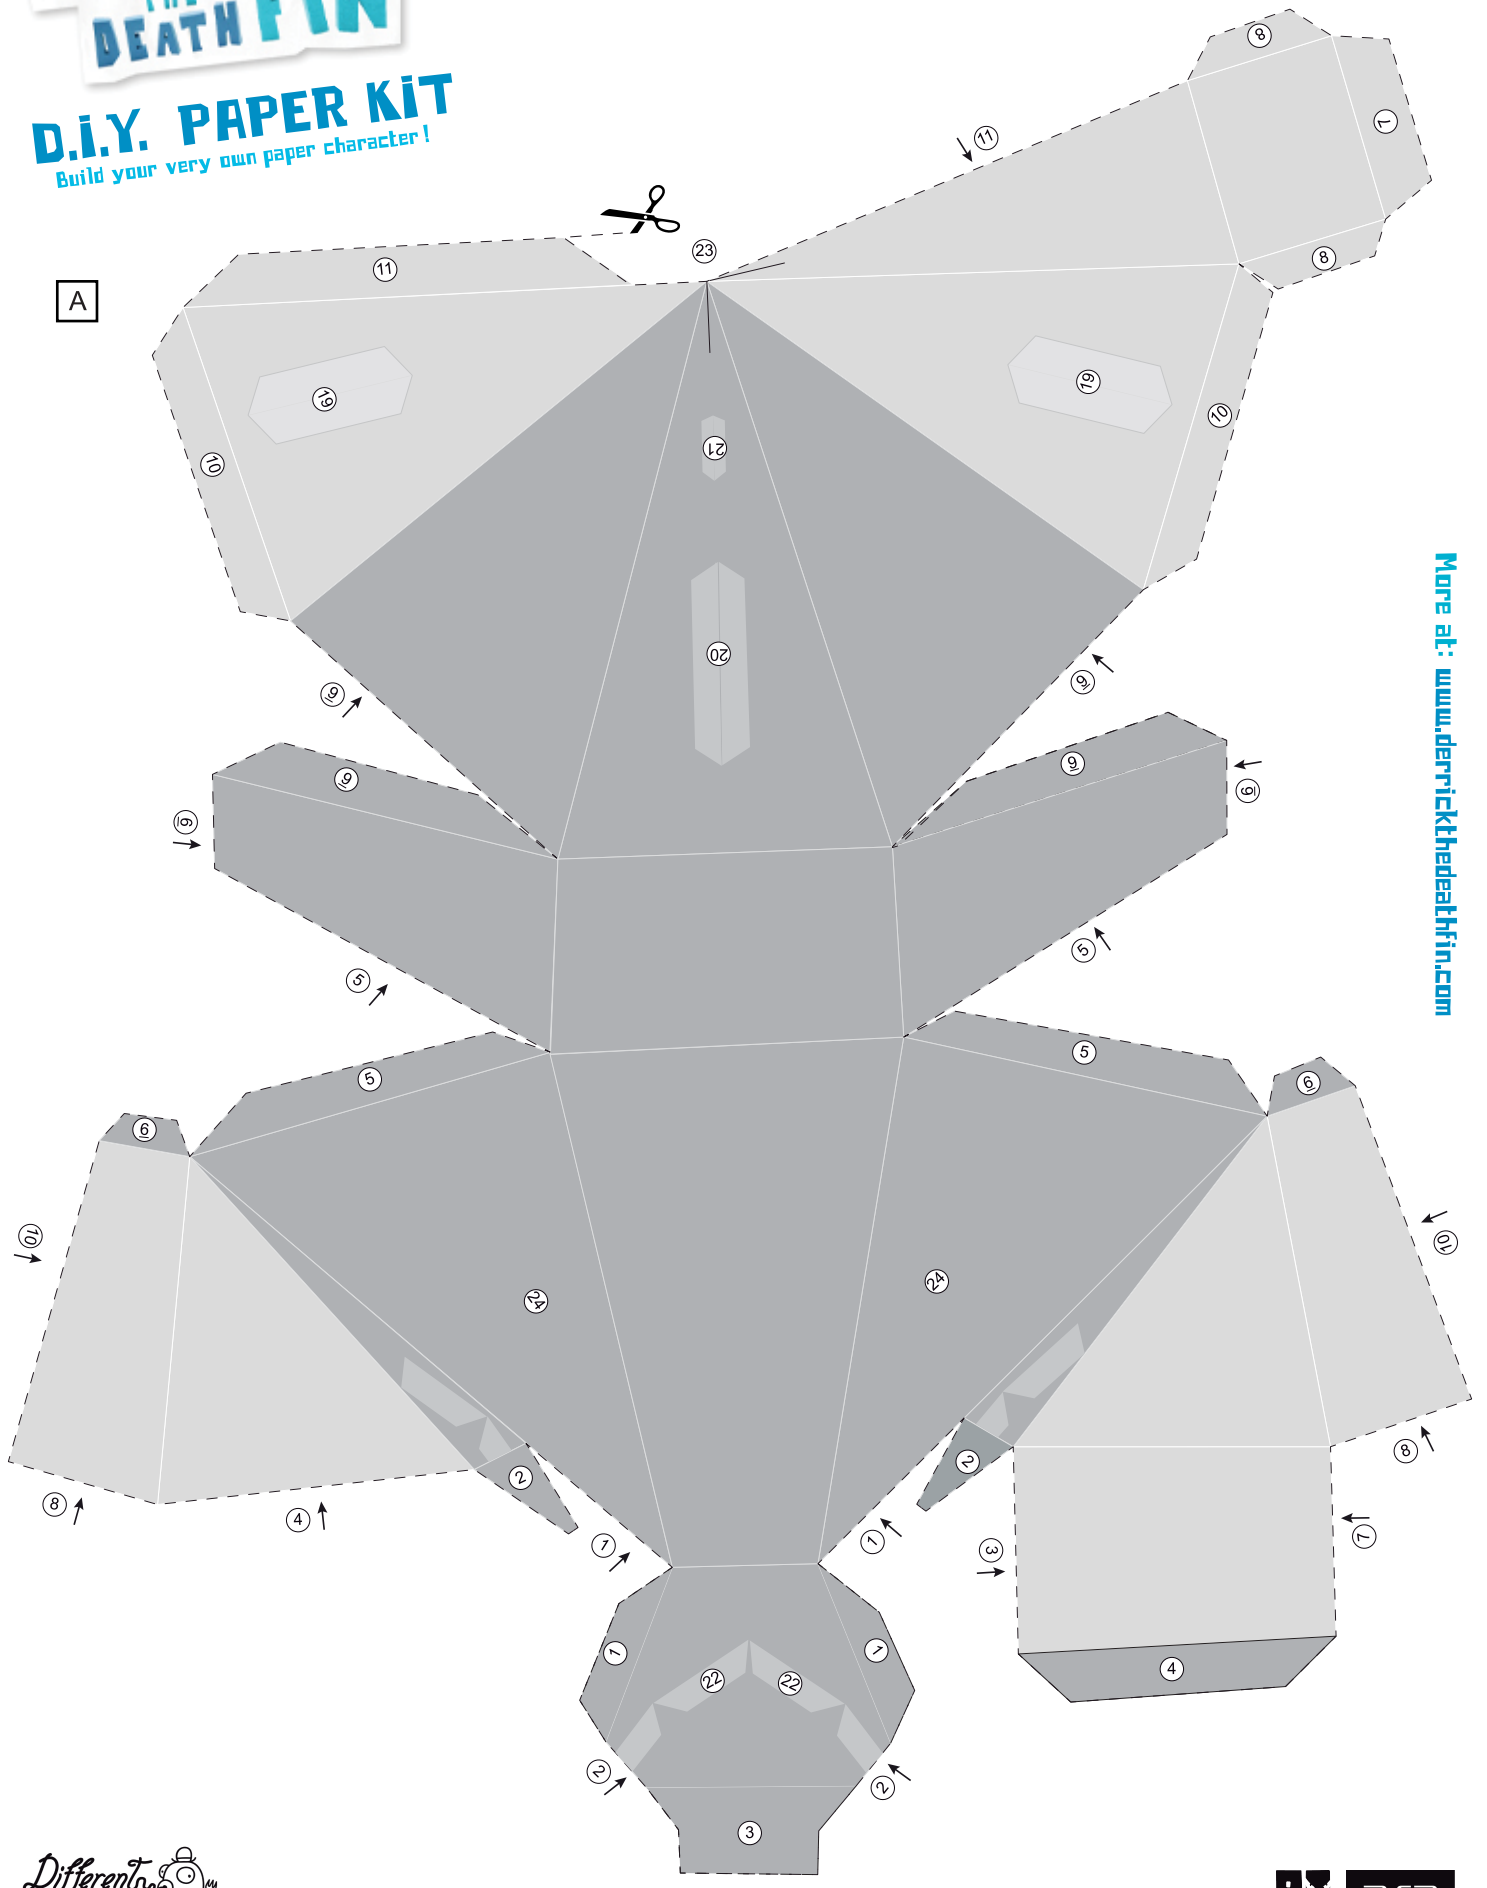

SHARK

INSTRUCTIONS:

1. Cut out along the dotted lines
2. Connect parts by numbers
3. Enjoy!

More at: www.derrickthedeathfin.com

YOU'LL NEED:

D.I.Y. PAPER KIT

Build your very own paper character!

More at: www.derrickthedeathfin.com

D.I.Y. PAPER KIT

Build your very own paper character!

More at: www.derrickthedeathfin.com